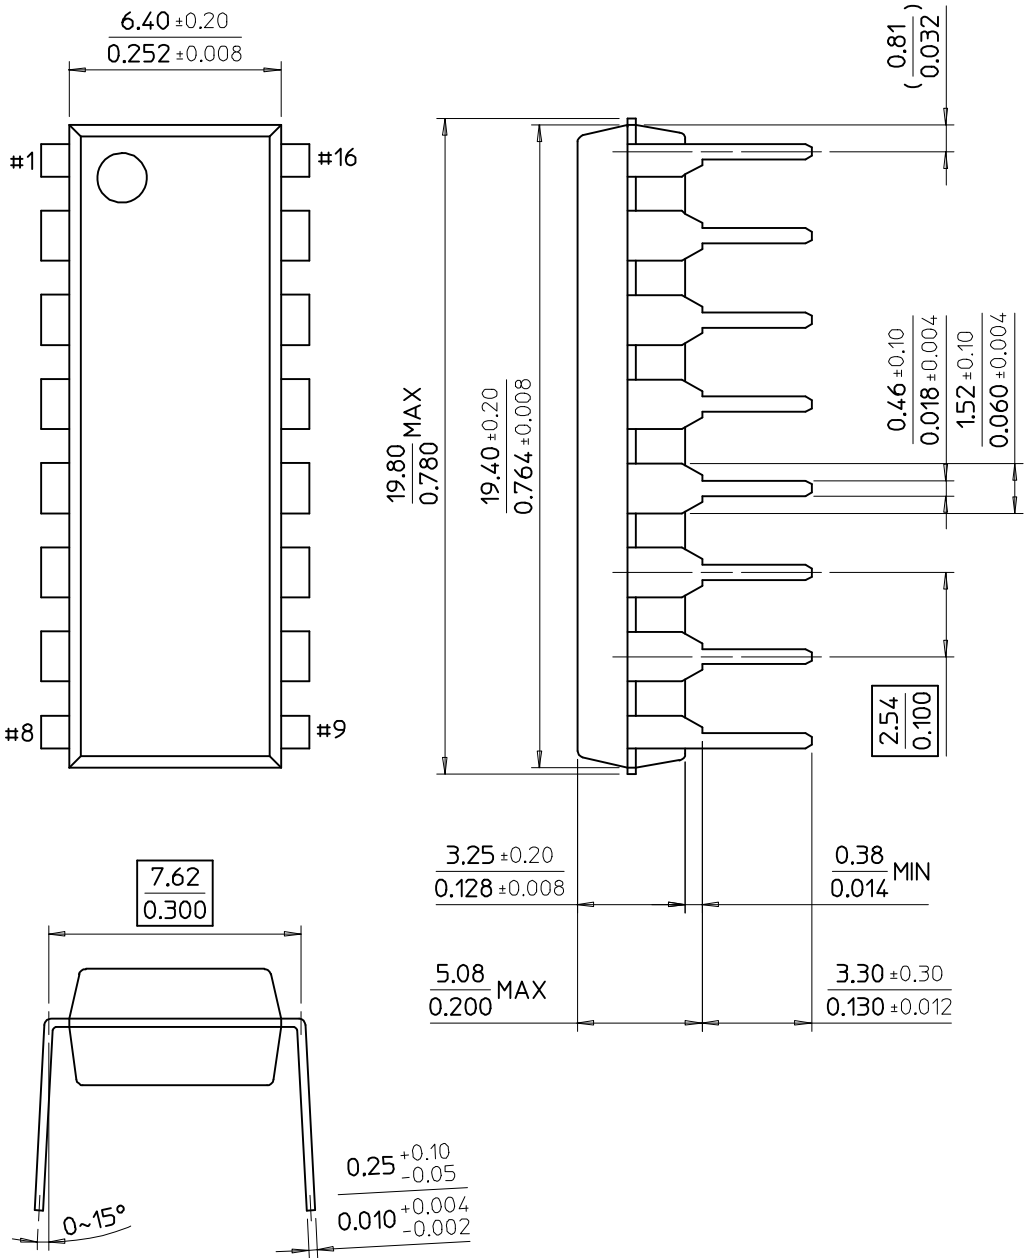

16-DIP-300A

Dimensions in Millimeters/inches

SAMSUNG ELECTRONICS CO.,LTD.